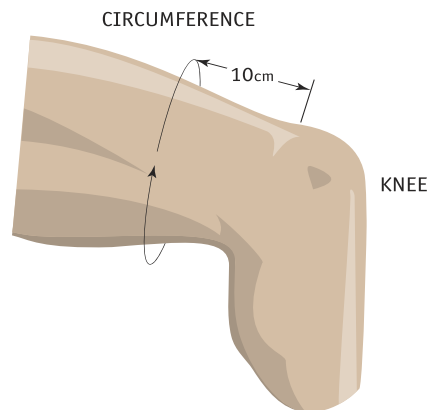

**EasySleeve Super Stretch SLE Cross Section Diagram**  
**6mm Uniform - No Fabric**

**EasySleeve Super Stretch Sizing Chart**  
**Measurements taken 10cm above patella**

Measured Size (cm) Description	6mm Uniform	Spandex Cover
20-24 cm	SLE-XXS (10)	CSLE-XS (16)
25-33 cm	SLE-XS (16)	CSLE-S (20)
33-37 cm	SLE-S (20)	CSLE-M (24)
38-42 cm	SLE-M (24)	CSLE-L (26)
43-47 cm	SLE-L (26)	CSLE-L (28)
48-54 cm	SLE-L (28)	CSLE-XL (32)
	SLE-XL (32)	

**How to Size**  
**Measurements taken 10cm above patella**

# SLE

Gel Suction Suspension Sleeve - No Fabric

SLEEVES

The EASYSLEEVE Super Stretch from ALPS may be the most dramatic improvement in suspension since the pin. The unparalleled combination of softness, strength, and elasticity of the ALPS EasyGel used in the EASYSLEEVE Super Stretch provides comfort and durability never thought possible. Being the ONLY Gel suction suspension sleeve without the restriction of a fabric cover, the EASYSLEEVE Super Stretch allows complete freedom of movement and at the same time achieves superior secure suspension by sealing with the skin without restricting circulation. This innovative product provides, for the first time, a very attractive alternative to using pin suspension. Many are now choosing to add the EASYSLEEVE Super Stretch to existing pin systems to provide additional security without any loss of comfort. By using a separate fabric cover the EasyGel is able to move with the user thereby reducing the forces against the patella and allowing the bulk of the sleeve to be displaced away from the popliteal area. The award-winning EASYSLEEVE Super Stretch is able to do all this without having to sacrifice durability.