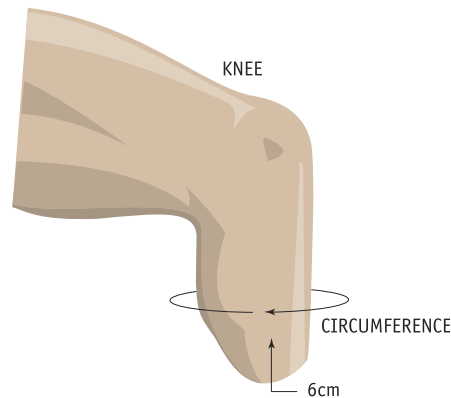

**Clear Gen GL Cross Section Diagram**  
1.5mm, 3mm

**Clear Gen Sizing Chart**  
Measurements taken 6cm from the distal end

Measured Size (cm) <sup>(*)</sup>	GL	GL
Description	1.5 mm	3 mm
14-15 cm	GL14-1.5	GL14-3.0
16-17 cm	GL16-1.5	GL16-3.0
18-19 cm	GL18-1.5	GL18-3.0
20-21 cm	GL20-1.5	GL20-3.0
22-23 cm	GL22-1.5	GL22-3.0
24-25 cm	GL24-1.5	GL24-3.0
26-27 cm	GL26-1.5	GL26-3.0
28-29 cm	GL28-1.5	GL28-3.0
30-31 cm	GL30-1.5	GL30-3.0
32-33 cm	GL32-1.5	GL32-3.0
34-37 cm	GL34-1.5	GL34-3.0
38-43 cm	GL38-1.5	GL38-3.0
44 cm	GL44-1.5	GL44-3.0

**How to Size**  
Measurements taken 6cm from the distal end

ALPS Clear Gen is just that, a clear silicone liner. Its transparency allows to properly detect entrapped air and invaginated scars. ALPS Clear Gen is available in 13 sizes for optimum comfort and versatility.

**Here are a few of the built-in features that can be found in the CLEAR GEN® from ALPS:**

- 1.5mm and 3mm thickness
- 13 standard sizes to accommodate more users
- Optically clear for visual monitoring
- 6 months warranty

**PRODUCT NO.**

GL-XX  
GL-XX-T

**CLEAR GEN**

Clear Gen Liner, 1.5mm  
Clear Gen Liner, 3mm

XX indicates size, see sizing chart and illustrations on reverse for details