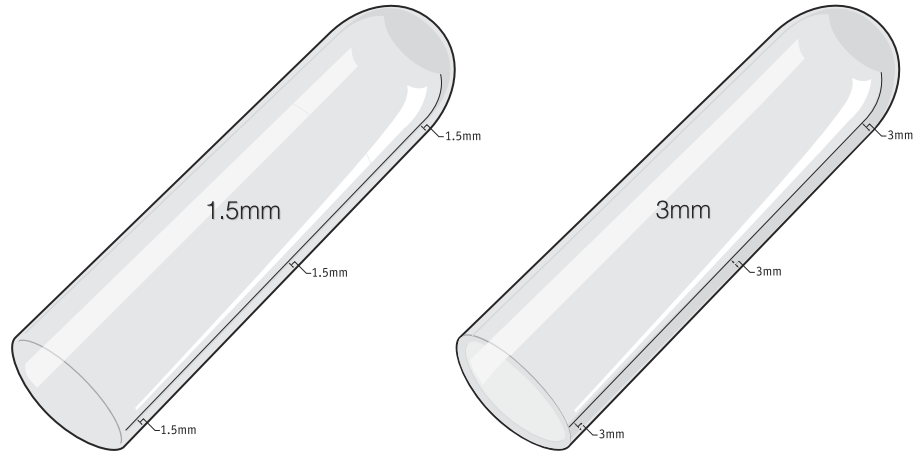

**Clear Gen GL Cross Section Diagram**  
1.5mm, 3mm

**Clear Gen Sizing Chart**  
Measurements taken 6cm from the distal end

Measured Size (cm) <sup>(*)</sup>	GL	GL
Description	1.5 mm	3 mm
14-15 cm	GL14-1.5	GL14-3.0
16-17 cm	GL16-1.5	GL16-3.0
18-19 cm	GL18-1.5	GL18-3.0
20-21 cm	GL20-1.5	GL20-3.0
22-23 cm	GL22-1.5	GL22-3.0
24-25 cm	GL24-1.5	GL24-3.0
26-27 cm	GL26-1.5	GL26-3.0
28-29 cm	GL28-1.5	GL28-3.0
30-31 cm	GL30-1.5	GL30-3.0
32-33 cm	GL32-1.5	GL32-3.0
34-37 cm	GL34-1.5	GL34-3.0
38-43 cm	GL38-1.5	GL38-3.0
44 cm	GL44-1.5	GL44-3.0

**How to Size**  
Measurements taken 6cm from the distal end

ALPS Clear Gen is just that, a clear silicone liner. Its transparency allows to properly detect entrapped air and invaginated scars. ALPS Clear Gen is available in 13 sizes for optimum comfort and versatility.

**Here are a few of the built-in features that can be found in the CLEAR GEN® from ALPS:**

- 1.5mm and 3mm thickness
- 13 standard sizes to accommodate more users
- Optically clear for visual monitoring
- 6 months warranty

**PRODUCT NO.**

GL-XX  
GL-XX-T

**CLEAR GEN**

Clear Gen Liner, 1.5mm  
Clear Gen Liner, 3mm

XX indicates size, see sizing chart and illustrations on reverse for details